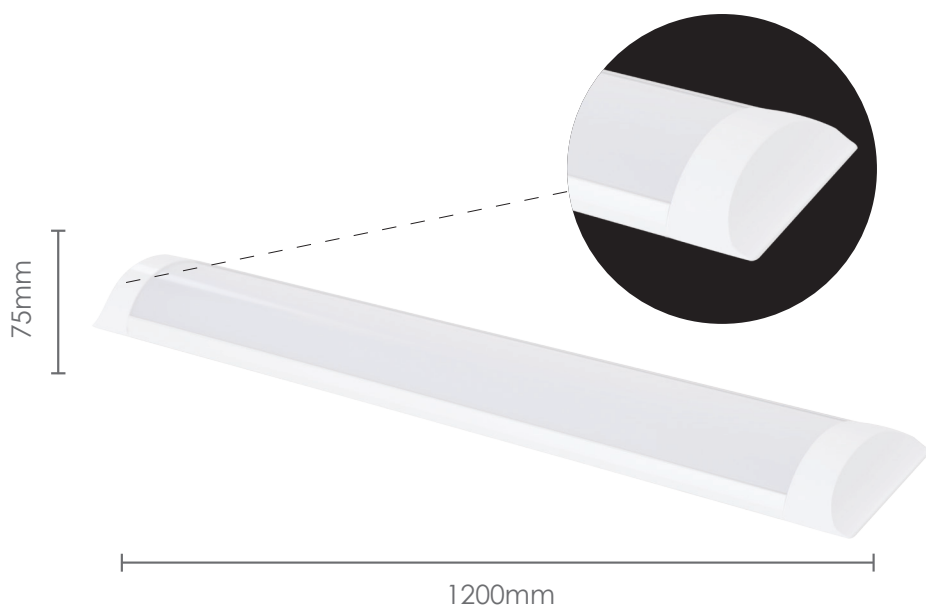

AMBIUS
CONTEMPO

36W WAVE CEILING LIGHT

ACWL1200V2

Product Features

- Plastic & Painted Metal
- 3200 Lumens
- Colour temperature: 4000K (Cool white)
- Indoor Use
- Estimated Life: 20,000hrs
- 36W Integrated LED