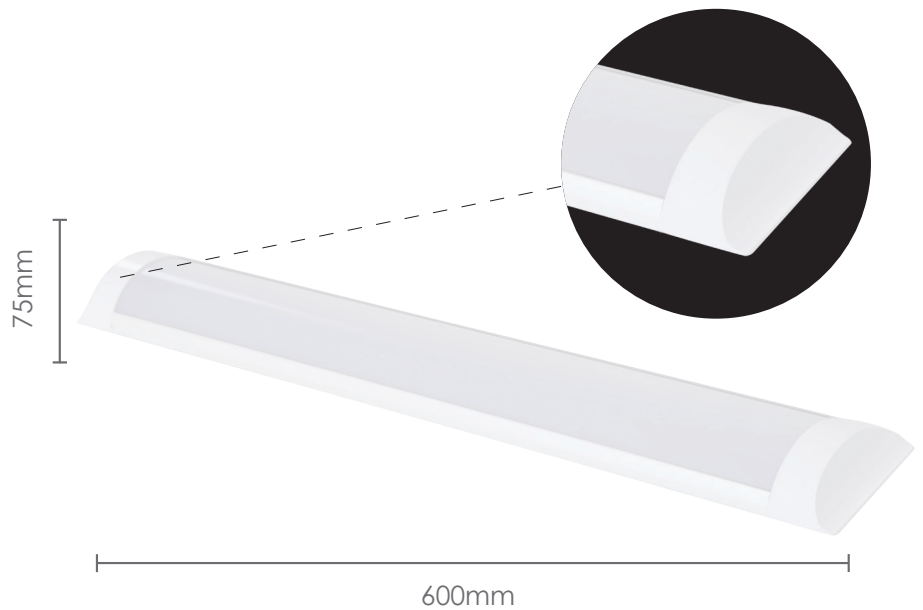

**AMBIUS**  
CONTEMPO

**18W WAVE  
CEILING  
LIGHT**

**ACWL600V2**

**Product Features**

- Plastic & Painted Metal
- 1600 Lumens
- Colour temperature: 4000K (Cool white)
- Indoor Use
- Estimated Life: 20,000hrs
- 18W Integrated LED

**Technical information**

- 220-240V-50Hz

**Admin info**

- Outer Carton: 4
- Barcode: 9420014235686

**CDB GOLDAIR**

PO Box 100-707  
North Shore Mail Centre  
Auckland

[www.ambiuslighting.co.nz](http://www.ambiuslighting.co.nz)