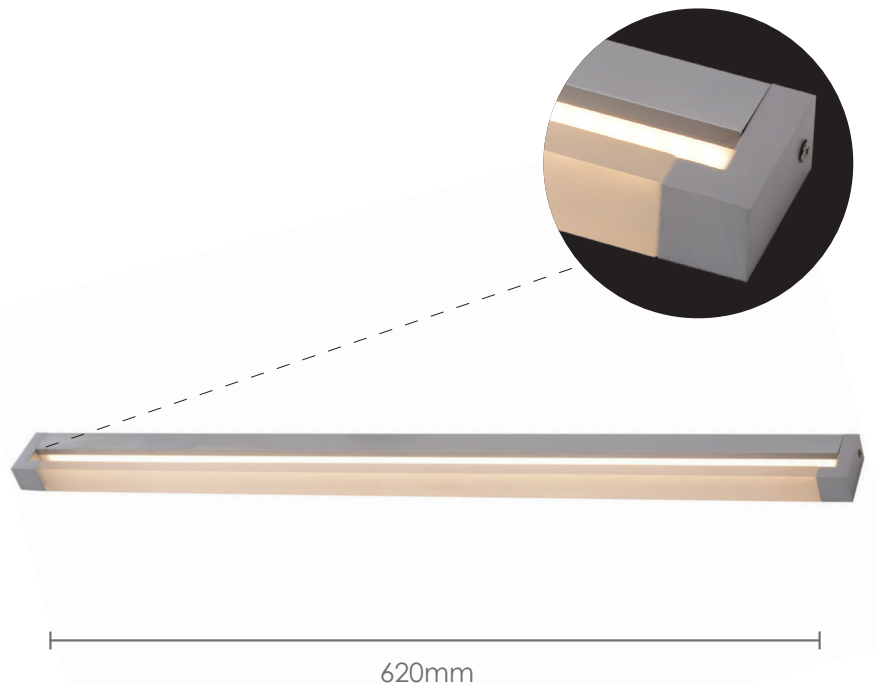

AMBIUS
NEO SERIES

**10W MIRROR
LIGHT**

ALMIR6LED600

Product Features

- 10W Integrated LED
- Aluminium
- Estimated Life: 25,000 hours
- Suitable for Zone 3
- Colour temperature: 4000K
- 400 Lumens

Technical information