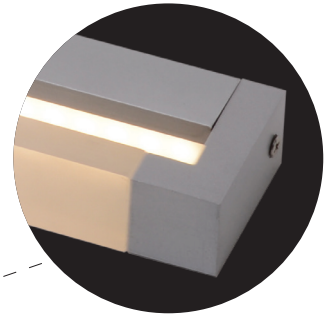

AMBIUS
NEO SERIES

**14W MIRROR
LIGHT**

ALMIR6LED900

900mm

Product Features

- 14W Integrated LED
- Aluminium
- Estimated Life: 25,000 hours
- Suitable for Zone 3
- 900 Lumens
- Colour temperature: 4000K

Technical information

- 220-240V-50Hz

Admin info

- Outer Carton: 2
- Barcode: 9420014235907

CDB GOLDAIR

PO Box 100-707
North Shore Mail Centre
Auckland

www.ambiuslighting.co.nz