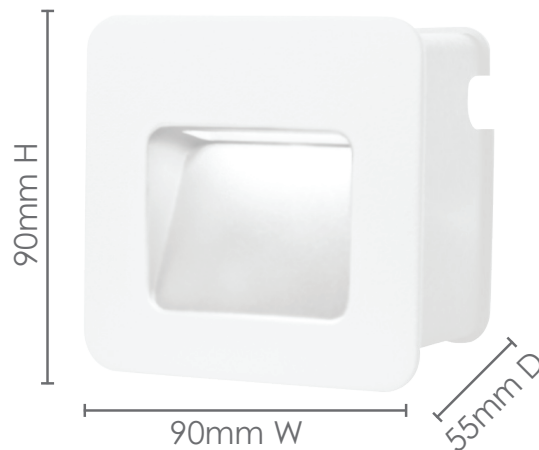

LED

ASLSQLED

AMBIUS
CONTEMPO

**STEP LIGHT
SQUARE**
4W LED

Product Features

- Aluminium Construction
- Output: 100 Lumens
- Indoor and Outdoor Use
- IP54
- Estimated life: 20,000hrs
- Size: W90mm x H90mm
- To be installed by a qualified electrician

Technical information

- 4W, 220-240V 50HZ

Admin info

- Outer Carton: 4
- Barcode: 9420014230308

CDB GOLDAIR

PO Box 100-707
North Shore Mail Centre
Auckland

www.ambiuslighting.co.nz