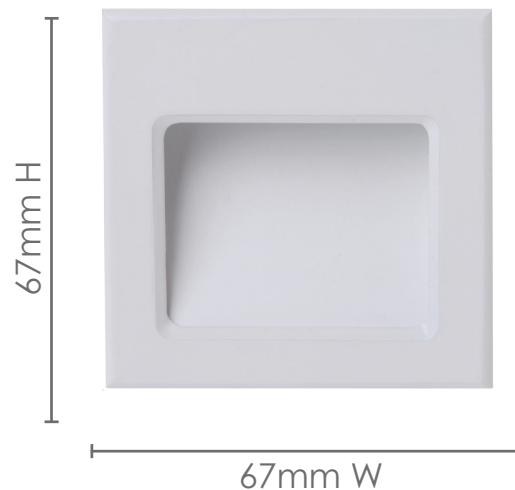

LED

ASLSQLEDS

**AMBIUS**  
CONTEMPO

MINI STEP LIGHT  
SQUARE

1W LED

### Product Features

- Aluminium Construction
- Indoor Use
- Output: 70 Lumens
- Estimated life: 20,000hrs
- Size: W67mm x H67mm
- To be installed by a qualified electrician