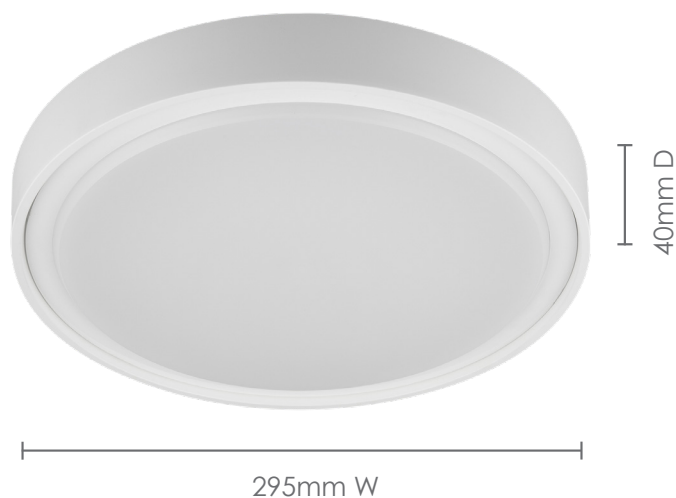

ACL300

AMBIUS

WEATHER
PROOF
CEILING LIGHT
18W LED

Product Features

- 1300 lumens
- Estimated life: 25,000 hours
- Colour temperature: 4000K (Cool white)
- IP65
- Construction: Poly Carbonate

Technical information

- 220-240V 50Hz
- Wattage: 18W

Admin info

- Outer Carton: 6
- Barcode: 9420014244015

CDB GOLDAIR

PO Box 100-707
North Shore Mail Centre
Auckland

www.ambiuslighting.co.nz