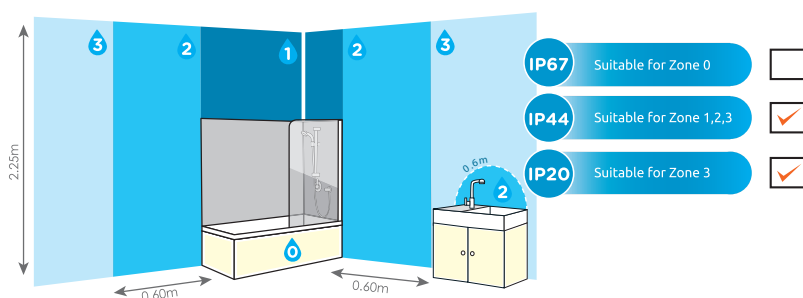

ACL300

AMBIUS

WEATHER
PROOF
CEILING LIGHT
18W LED

Product Features

- 1300 lumens
- Estimated life: 25,000 hours
- Colour temperature: 4000K (Cool white)
- IP65
- Construction: Poly Carbonate

Technical information

- 220-240V 50Hz
- Wattage: 18W

Admin info

- Outer Carton: 6
- Barcode: 9420014244015

CDB GOLDAIR

PO Box 100-707
North Shore Mail Centre
Auckland

www.ambiuslighting.co.nz