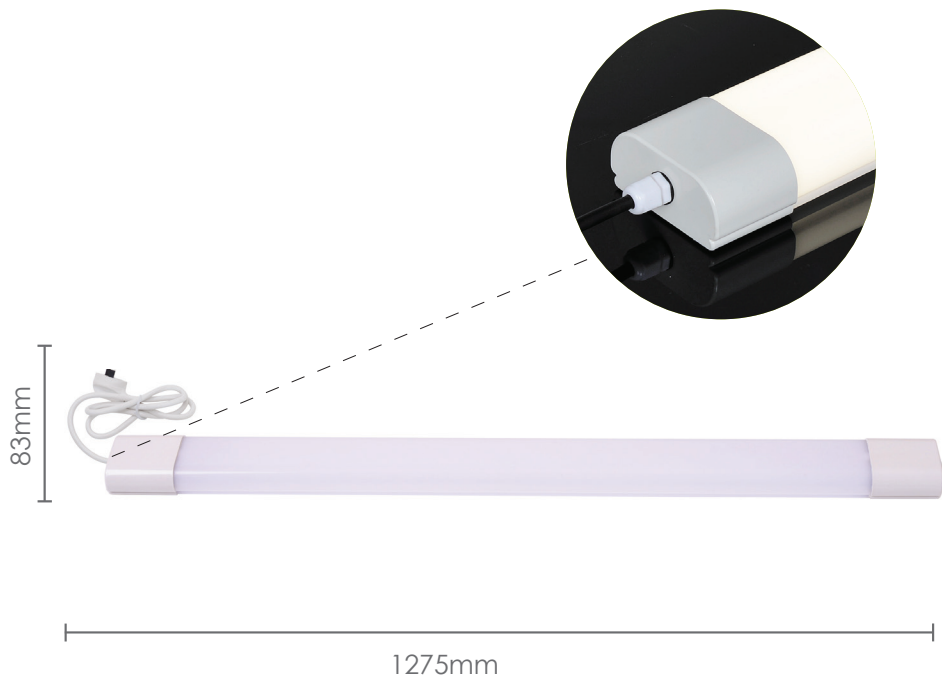

AMBIUS

NEO SERIES

36W LED BATTEN LIGHT

ALB1200IP

Product Features

- 36W Integrated LED
- Polycarbonate finish
- Estimated Life: 20,000 hours
- Lumens: 3600
- 190° Degree beam angle
- Colour temperature: 4000K (Cool white)
- 2 Metre long cable with plug

Technical information

- 220-240V-50Hz

Admin info

- Outer Carton: 4
- Barcode: 9420014235716

CDB GOLDAIR

PO Box 100-707
North Shore Mail Centre
Auckland

www.ambiuslighting.co.nz