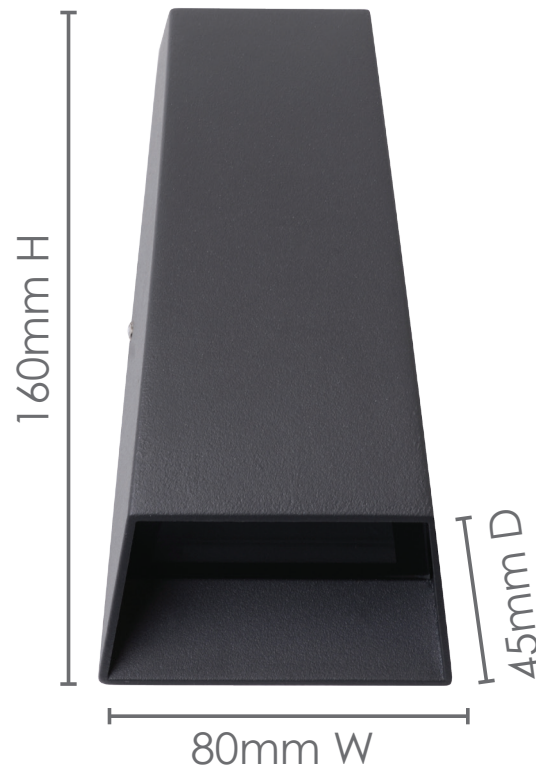

LED

AWLWLED

AMBIUS

NEO SERIES

SLIM UP DOWN
WALL LIGHT
6W LED

Product Features

- Die C Aluminium Construct
- Ingress Protection: IP44
- Output: 300 Lumens
- Colour temp: 4000K (cool white)
- Estimated life: 30,000hrs
- Size: W80mm x H160mm x D45mm
- To be installed by a qualified electrician

Technical information

- 6W, 220-240V 50HZ

Admin info

- Outer Carton: 6
- Barcode: 9420014230278

CDB  GOLDAIR

PO Box 100-707
North Shore Mail Centre
Auckland

www.ambiuslighting.co.nz