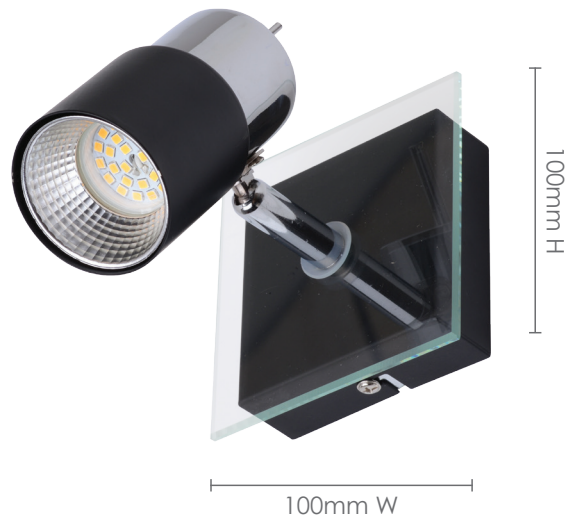

LED

ASLED21

AMBIUS
CONTEMPO

**SINGLE
SPOTLIGHT**
4W LED

Product Features

- Matt Black & Chrome Finish
- Output: 320 Lumens
- Colour temp: 3000K (warm white)
- Estimated life: 20,000hrs
- Size: W100mm x H100mm
- To be installed by a qualified electrician

Technical information

- 4W, 220-240V 50HZ

Admin info

- Outer Carton: 6
- Barcode: 9420014230230

CDB GOLDAIR

PO Box 100-707
North Shore Mail Centre
Auckland

www.ambiuslighting.co.nz