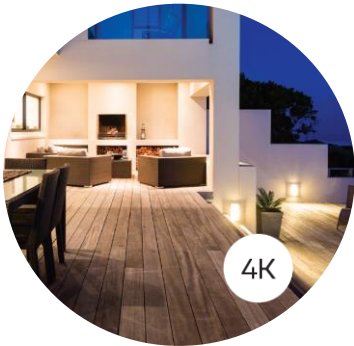

AMBIUS

Rectangle Grill Wall Light

10W LED

ABHRTGL
Q5040520