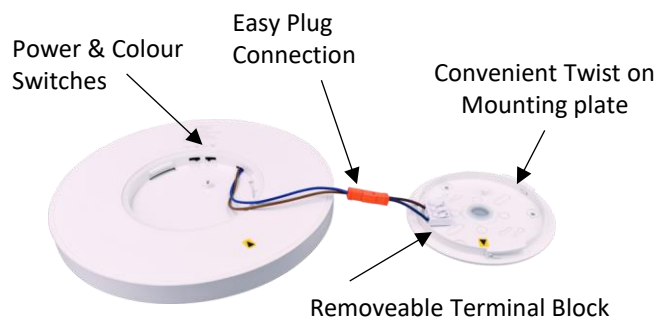

IP65
CEILING
MOUNT

DUAL POWER
10/13 WATTS

LUMINAIRE SPECIFICATION:

Model: ACL250S2P-3T

Wattage: 10/13W

Lumens: 1000/1300

Integrated LEDs (Not replaceable)

3 Colour Switch: 3000K / 4000K / 5000K

Dimmable: Yes

Beam Angle: 100 degrees

CRI: +80

Material: PC

IP Rating: IP65 for Ceiling mount,
IP44 for wall mount

Estimated Lifespan: L80 50,000hrs

Input Voltage: 220-240Vac ~50Hz

Double Insulated

Use: Outdoor Covered/Protected Location

EASY INSTALLATION:

This light has been designed for quick and simple installation. The fitting comes with a separate base plate for ease of fixing. A plugged cable to separate terminal connection allows for convenient, easy termination. The light then simply twist locks onto the base.