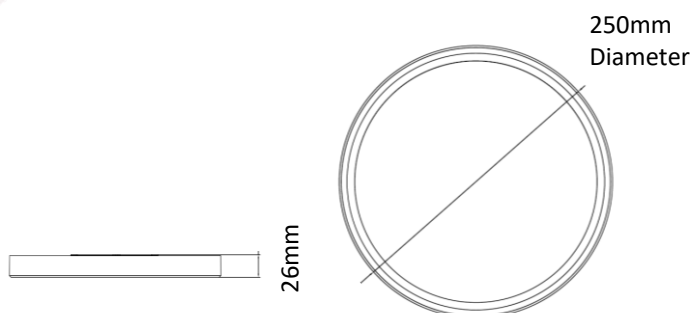

AMBIUS

Slim Ceiling Light SPECIFICATION SHEET

ACL250S2P-3T
Q5040670

3K

4K

5K

1000/1300
LUMENS

DIMMABLE

IP65
CEILING
MOUNT

DUAL POWER
10/13 WATTS

LUMINAIRE SPECIFICATION:

Model: ACL250S2P-3T

Wattage: 10/13W

Lumens: 1000/1300

Integrated LEDs (Not replaceable)

3 Colour Switch: 3000K / 4000K / 5000K

Dimmable: Yes

Beam Angle: 100 degrees

CRI: +80

Material: PC

IP Rating: IP65 for Ceiling mount,
IP44 for wall mount

Estimated Lifespan: L80 50,000hrs

Input Voltage: 220-240Vac ~50Hz

Double Insulated

Use: Outdoor Covered/Protected Location

EASY INSTALLATION:

This light has been designed for quick and simple installation. The fitting comes with a separate base plate for ease of fixing. A plugged cable to separate terminal connection allows for convenient, easy termination. The light then simply twist locks onto the base.