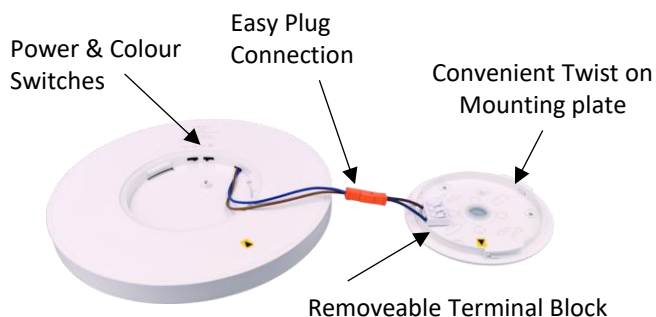

Integrated LEDs (Not replaceable)

3 Colour Switch: 3000K / 4000K / 5000K

Dimmable: Yes

Beam Angle: 100 degrees

CRI: +80

Material: PC

IP Rating: IP65 for Ceiling mount,
IP44 for wall mount

Estimated Lifespan: L80 50,000hrs

Input Voltage: 220-240Vac ~50Hz

Double Insulated

Use: Outdoor Covered/Protected Location

EASY INSTALLATION:

This light has been designed for quick and simple installation. The fitting comes with a separate base plate for ease of fixing. A plugged cable to separate terminal connection allows for convenient, easy termination. The light then simply twist locks onto the base.