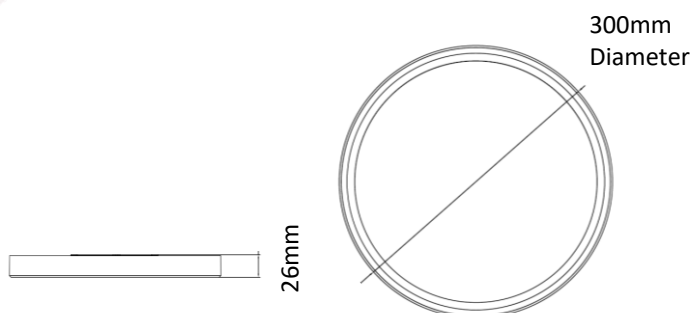

1500/1800
LUMENS

DIMMABLE

IP65
CEILING
MOUNT

DUAL POWER
15/18 WATTS

LUMINAIRE SPECIFICATION:

Model: ACL300S2P-3T

Wattage: 15/18W

Lumens: 1500/1800

Integrated LEDs (Not replaceable)

3 Colour Switch: 3000K / 4000K / 5000K

Dimmable: Yes

Beam Angle: 100 degrees

CRI: +80

Material: PC

IP Rating: IP65 for Ceiling mount,
IP44 for wall mount

Estimated Lifespan: L80 50,000hrs

Input Voltage: 220-240Vac ~50Hz

Double Insulated

Use: Outdoor Covered/Protected Location

EASY INSTALLATION:

This light has been designed for quick and simple installation. The fitting comes with a separate base plate for ease of fixing. A plugged cable to separate terminal connection allows for convenient, easy termination. The light then simply twist locks onto the base.