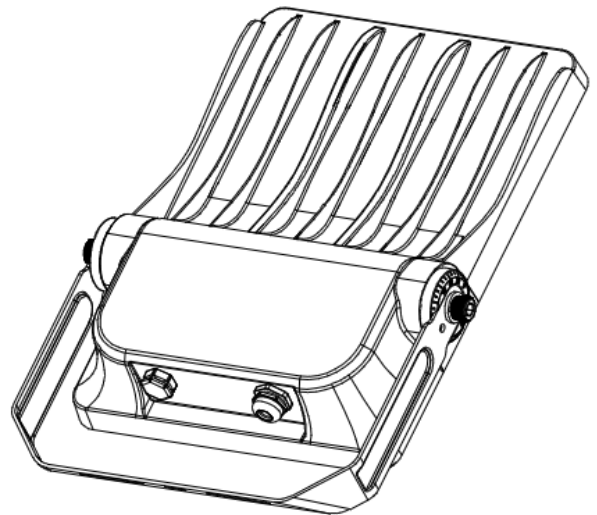

Specifications

Dimensions	H312 x W225 x D52mm
Cut Out	90mm
Colour Temp	Selectable 3000K 4000K 5000K
Lumens / Wattage	4200 Lumens, 30W 5600 Lumens, 40W 7000 Lumens, 50W
CRI	80 CRI
Lifespan	L70 60,000 hours
Beam Angle	120 degrees
Material	Aluminium + Glass + PC
IP Rating	IP66
IK Rating	IK08
Insulated	Double Insulated
Power Input	110-277V ~50/60Hz
Warranty	3 Years

3000K

4000K

5000K

AFL50PIR Optional sensor with
Lux / Time & Sensitivity
adjustment