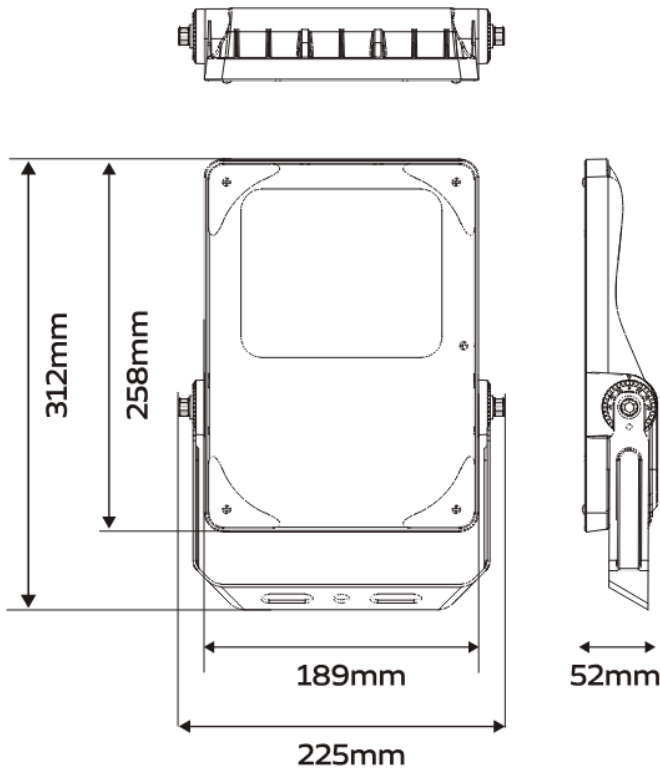

Specifications

Dimensions	H312 x W225 x D52mm
Cut Out	90mm
Colour Temp	Selectable 3000K 4000K 5000K
Lumens / Wattage	4200 Lumens, 30W 5600 Lumens, 40W 7000 Lumens, 50W
CRI	80 CRI
Lifespan	L70 60,000 hours
Beam Angle	120 degrees
Material	Aluminium + Glass + PC
IP Rating	IP66
IK Rating	IK08
Insulated	Double Insulated
Power Input	110-277V ~50/60Hz
Warranty	3 Years

3000K

4000K

5000K

AFL50PIR Optional sensor with
Lux / Time & Sensitivity
adjustment