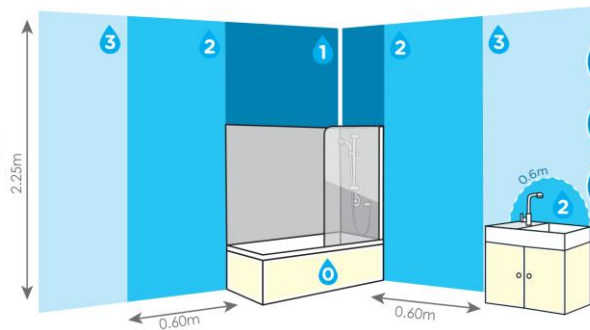

AMBIUS

Mirror Light

10W LED

4000K

ALMIR6LED600
Q5030320

LED

10

WATTS

400
LUMENS

SUITABLE
ZONE 3

ALUMINIUM
& ACRYLIC

IP67 Suitable for Zone 0 ☐

IP44 Suitable for Zone 1,2,3 ☐

IP20 Suitable for Zone 3 ☒

LUMINAIRE SPECIFICATION:

Model: ALMIR6LED600

Colour Temperature: 4000K

Aluminium & Acrylic Finish

Wattage: 10W Integrated LED (not replaceable)

Estimated Life: 25,000 hours

600mm Minimum distance from water source

Lumens: 400

IP Rating: IP20

Input Voltage: 220-240VAC 50Hz