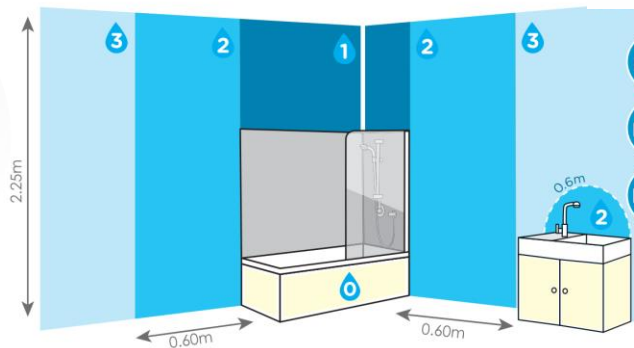

AMBIUS

Mirror Light

14W LED

4000K

ALMIR6LED900
Q5030340

LED

14

WATTS

900
LUMENS

SUITABLE
ZONE 3

ALUMINIUM
& ACRYLIC

IP67 Suitable for Zone 0

IP44 Suitable for Zone 1,2,3

IP20 Suitable for Zone 3

LUMINAIRE SPECIFICATION:

Model: ALMIR6LED900

Colour: Warm 4000K

Aluminium & Acrylic Finish

Wattage: 14W Integrated LED (not replaceable)

Estimated Life: 25,000 hours

600mm Minimum distance from water source

Lumens: 900

IP Rating: IP20

Input Voltage: 220-240VAC 50Hz