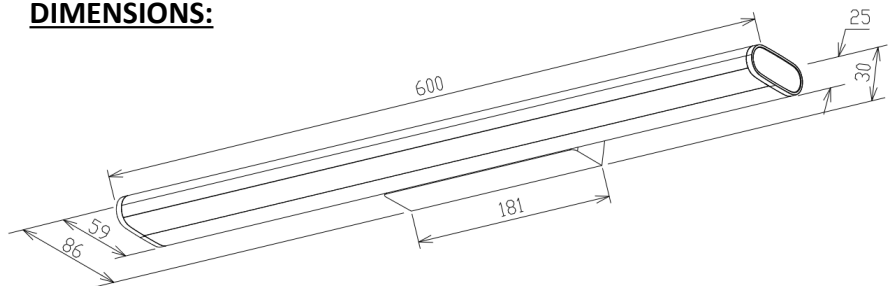

DIMENSIONS: