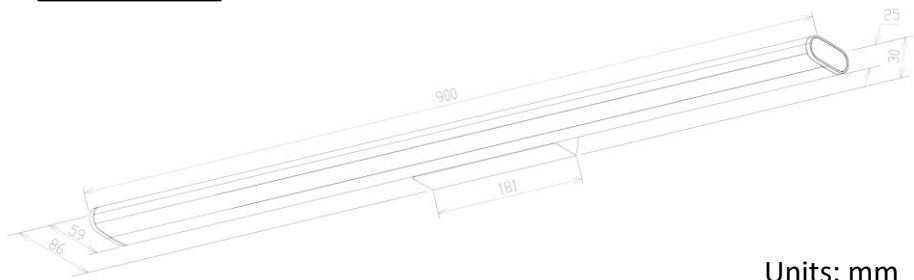

DIMENSIONS: