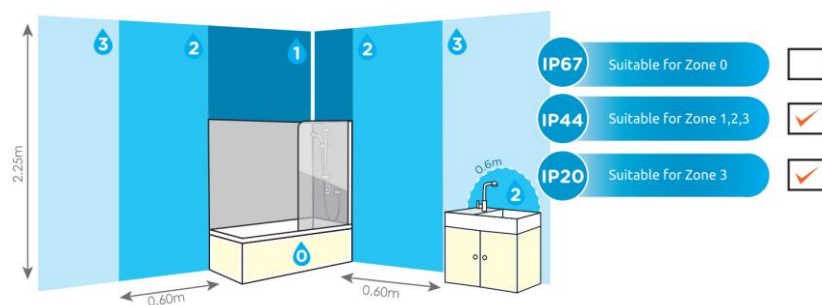

IP44

PLASTIC & METAL

For more colour options visit our website
<https://ambiuslighting.co.nz/>

LUMINAIRE SPECIFICATION:

Model: AMIRADJ600BR

Colour Temperature: 4000K

Plastic & Metal Finish

Wattage: 12W Integrated LED (not replaceable)

Suitable for wet areas and zone 1,2,3

Lumens: 800

IP Rating: IP44

Input Voltage: 220-240VAC 50Hz

*Photo shows black AMIRADJ600B