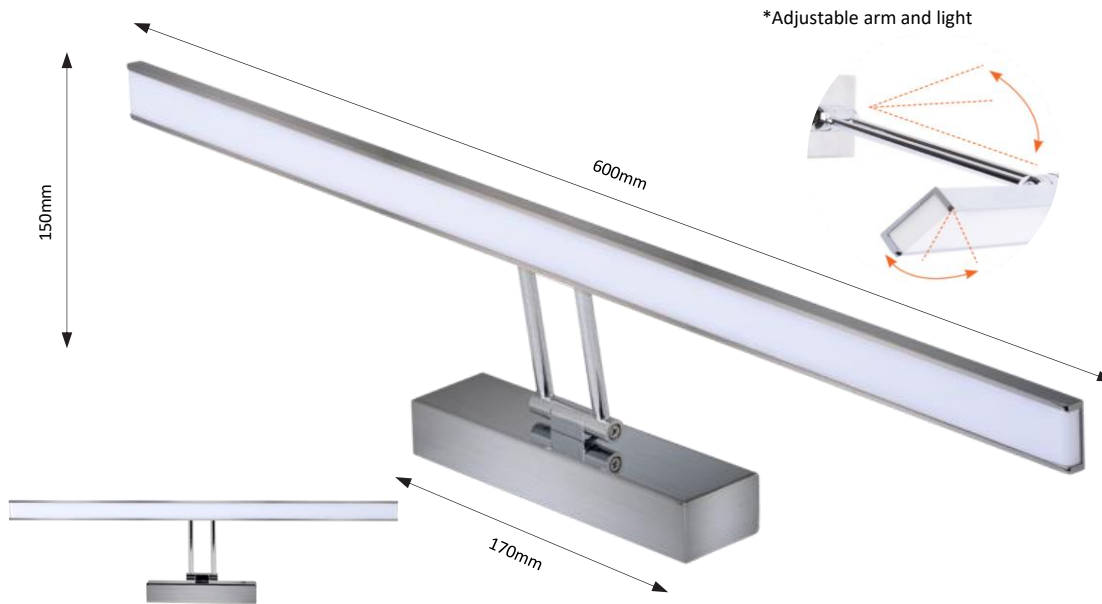

AMBIUS

Adjustable Mirror Light

12W LED

4000K

AMIRADJ600BR
Q5030355

LED

12 WATTS

800 LUMENS

IP44

PLASTIC & METAL

For more colour options visit our website
<https://ambiuslighting.co.nz/>

LUMINAIRE SPECIFICATION:

Model: AMIRADJ600BR

Colour Temperature: 4000K

Plastic & Metal Finish

Wattage: 12W Integrated LED (not replaceable)

Suitable for wet areas and zone 1,2,3

Lumens: 800

IP Rating: IP44

Input Voltage: 220-240VAC 50Hz

*Photo shows black AMIRADJ600B