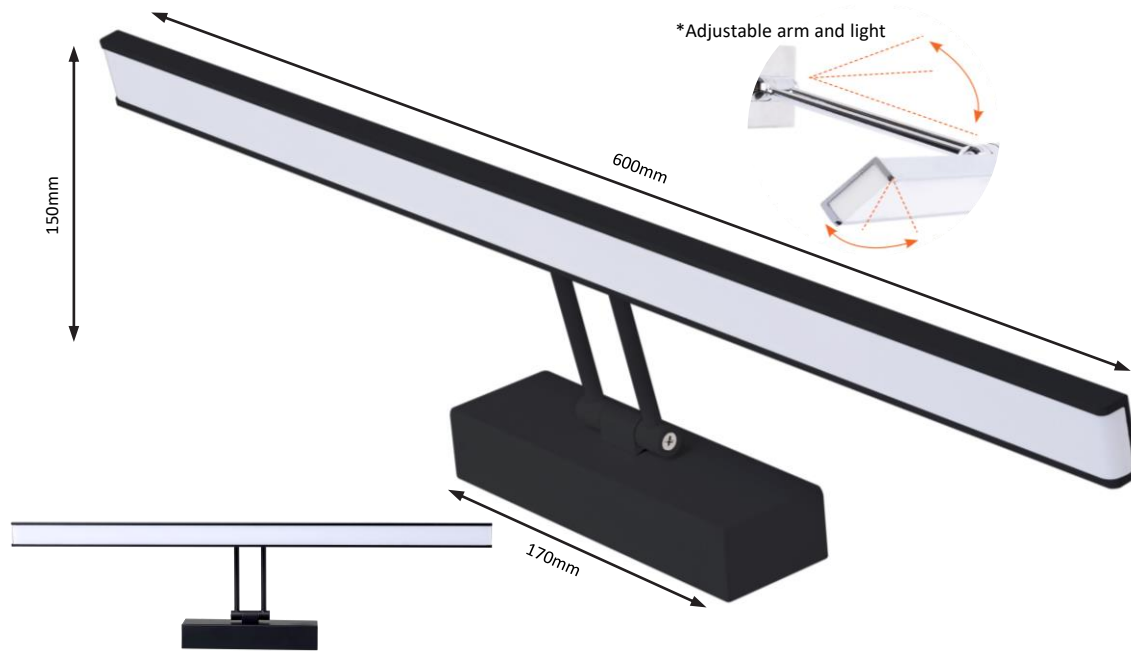

# Adjustable Mirror Light

## 12W LED

4000K

\*Adjustable arm and light

AMIRADJ600B  
Q5030350

LED

12 WATTS

800 LUMENS

IP44

### LUMINAIRE SPECIFICATION:

Model: AMIRADJ600B

Colour Temperature: 4000K

Plastic & Metal Finish

Wattage: 12W Integrated LED (not replaceable)

Suitable for wet areas and zone 1,2,3

Lumens: 800

IP Rating: IP44