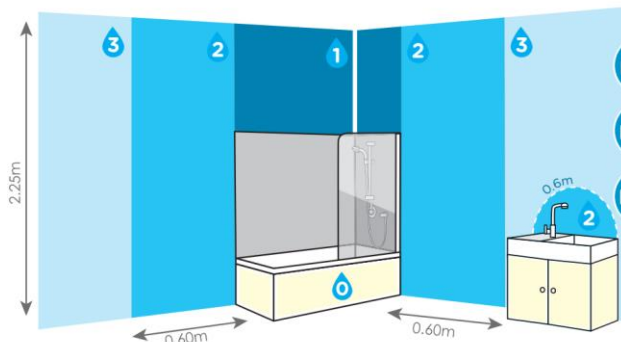

IP67 Suitable for Zone 0 ☐

IP44 Suitable for Zone 1,2,3 ☒

IP20 Suitable for Zone 3 ☒

LUMINAIRE SPECIFICATION:

Model: AMIRADJ600B

Colour Temperature: 4000K

Plastic & Metal Finish

Wattage: 12W Integrated LED (not replaceable)

Suitable for wet areas and zone 1,2,3

Lumens: 800

IP Rating: IP44

Input Voltage: 220-240VAC 50Hz