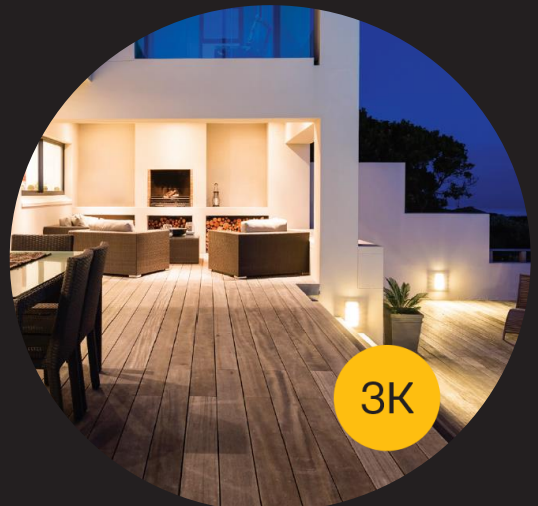

AMBIUS

Up Down Wall Light

3000K

* Easy twist system
to replace bulb

AWLSR316LED
Q5040380

316
STAINLESS
STEEL

GU10
BASE

900
LUMENS

IP65

Base diameter 85mm

LUMINAIRE SPECIFICATION:

Model: AWLSR316LED

316 Stainless Steel Construction

Colour: Warm White 3000K

GU10 Lamp Base

(2 x 5W GU10 LED Bulbs included)

Lumens: 450 per lamp

IP Rating: IP65

Input Voltage: 220-240VAC 50Hz

Note: LEDs in an enclosed fitting will
have a reduced lifespan

3K