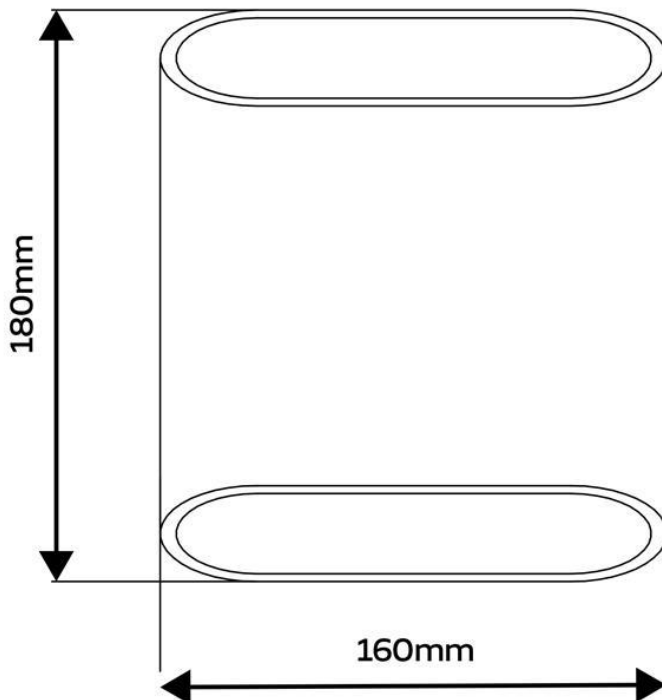

With dual 5W light sources, this fitting casts a soft upward and downward glow—perfect for enhancing entrances, pathways, and feature walls. The selectable colour temperature (2700K / 3200K / 4000K) allows you to tailor the ambience, from warm and inviting to crisp and functional.

Rated IP65, this wall light is built to withstand the elements, making it ideal for exposed exterior installations. Its sleek form ensures a subtle presence while still delivering effective illumination.

Specifications

Wattage	2 x 5 Watt Integrated LEDs
Dimensions	H180 x W160 x D64mm
Colour Temp / Lumens	2,700K - 430 Lumens 3,200K - 480 Lumens 4,000K - 500 Lumens
CRI	80 CRI
Lifespan	L80 20,000 hours
Material	Aluminium + PC
IP Rating	IP65
Power Input	220-240VAC ~50Hz
Warranty	3 Years

4000K

3200K

2700K

Dimensions

Front View

Profile