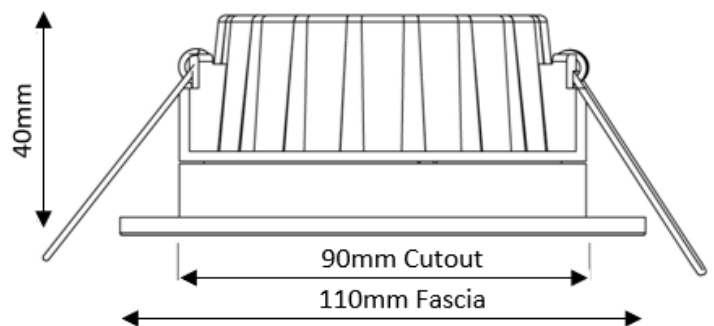

Cut-out: 90mm

Fascia: Recessed

IP Rating: IP44 parts outside the ceiling

Estimated Lifespan: L80 50,000hrs

Classification: IC-F

Input Voltage: 220-240Vac ~50Hz

Installation Diameter: Not less than 110mm (refer fascia size for maximum coverage for retrofit installations)

DIMENSIONS

PHOTOMETRICS